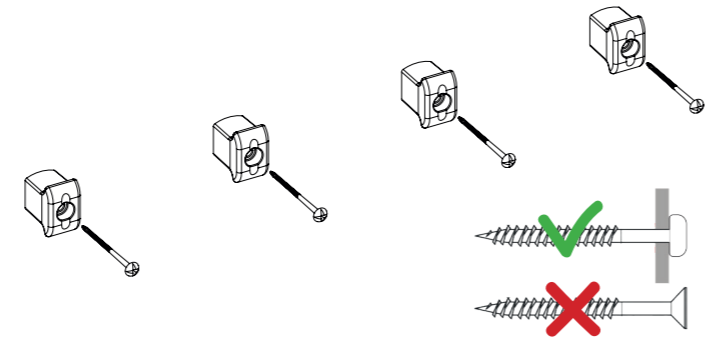

1

See complete mounting animation with this link:

www.vikan.com

Item n.r. 84418 Assembly Manual for 1011X

Components included/content

Completed setup

Hygienic Hi-Flex
Wall Bracket System

2

Use this manual as drilling template

Attach Wall Mounts with screws

Slide on rail sideways

Click fit hanging modules to rail as shown