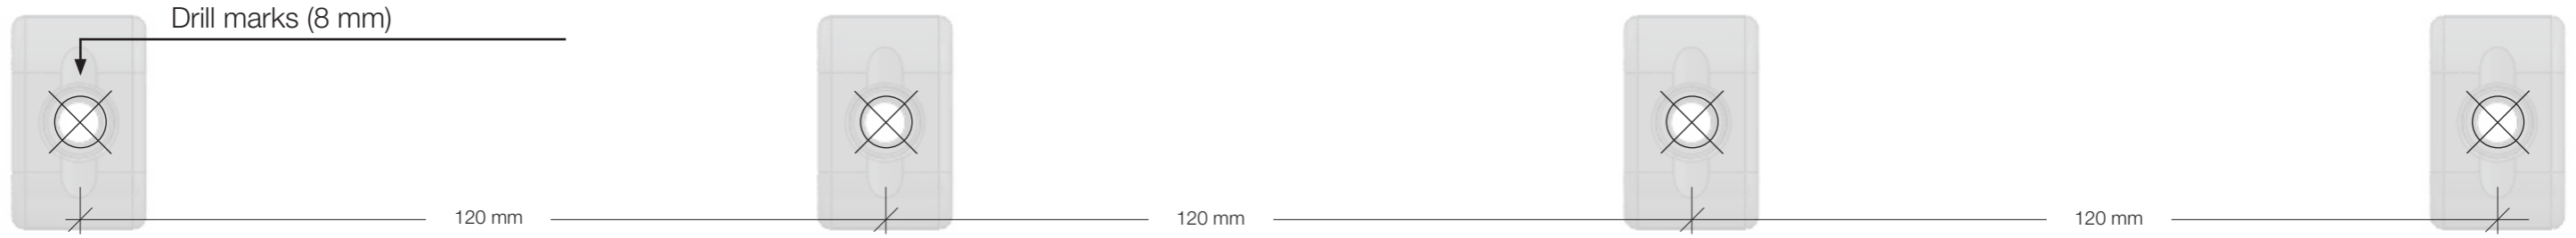

1

See complete mounting animation with this link:

www.vikan.com

Item n.r. 84418 Assembly Manual for 1011X

Components included/content

Completed setup

Hygienic Hi-Flex
Wall Bracket System

2

Use this manual as drilling template

Attach Wall Mounts with screws

Slide on rail sideways

Click fit hanging modules to rail as shown