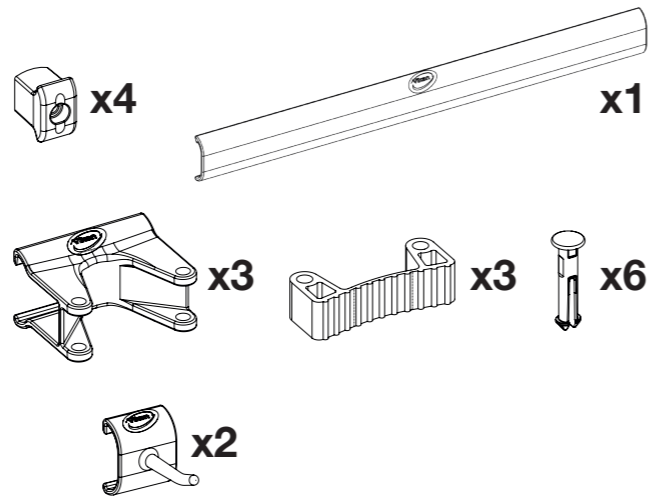

1

See complete mounting animation with this link:

www.vikan.com

Item n.r. 84418 Assembly Manual for 1011X

Components included/content

Completed setup

Hygienic Hi-Flex
Wall Bracket System

2

Use this manual as drilling template

Attach Wall Mounts with screws

Slide on rail sideways

Click fit hanging modules to rail as shown