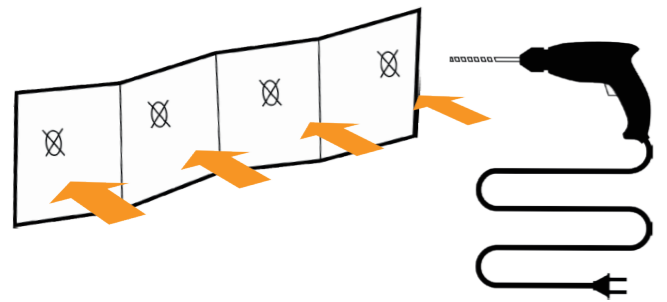

1

See complete mounting animation with this link:

www.vikan.com

Item n.r. 84418 Assembly Manual for 1011X

Components included/content

Completed setup

Hygienic Hi-Flex
Wall Bracket System

2

Use this manual as drilling template

Attach Wall Mounts with screws

Slide on rail sideways

Click fit hanging modules to rail as shown